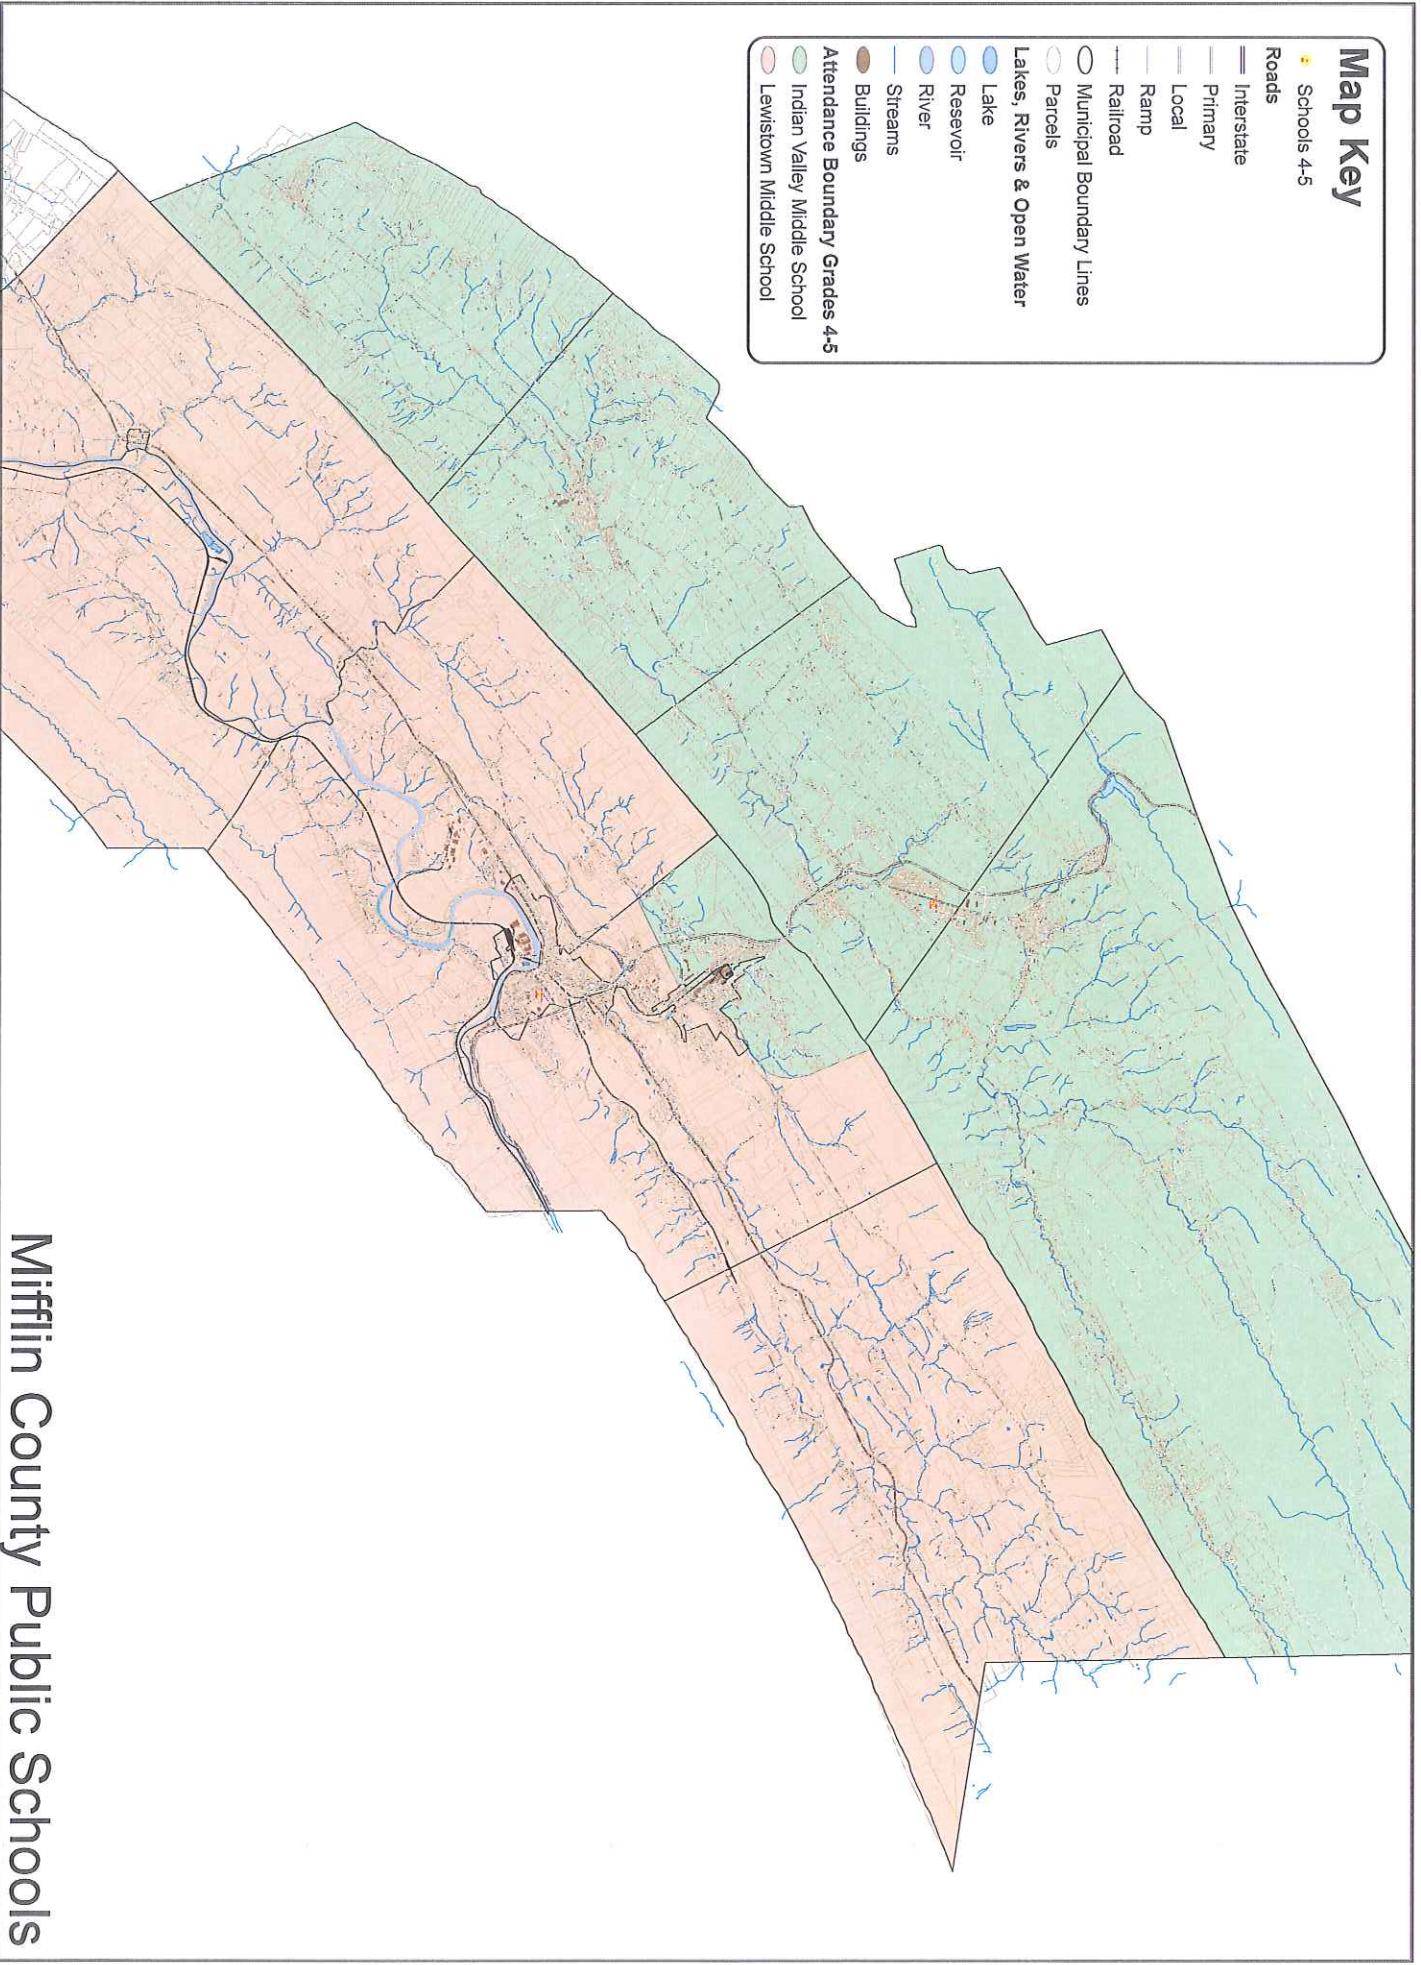

Map Key

- Schools K-3
- Roads**
 - Interstate
 - Primary
 - Local
 - Ramp
 - Railroad
- Municipal Boundary Lines
- Parcels
- Lakes, Rivers & Open Water
 - Lake
 - Reservoir
 - River
 - Streams
- Buildings
- Attendance Boundary Grades K-3**
 - East Derry Elementary
 - Indian Valley MS
 - Lewisstown Elementary
 - Strodes Mills Elementary
 - Union Elementary

1:45,000

Mifflin County Public Schools

Map Key

- Schools 4-5
- Roads
 - Interstate
 - Primary
 - Local
 - Ramp
 - Railroad
- Municipal Boundary Lines
- Parcels
- Lakes, Rivers & Open Water
 - Lake
 - Reservoir
 - River
 - Streams
- Buildings
- Attendance Boundary Grades 4-5
 - Indian Valley Middle School
 - Lewistown Middle School

0 1 2 4 Miles

1:45,000

Mifflin County Public Schools

Mifflin School District Allocation Study

X - Mifflin County High School (New)
X - Mifflin County Jr. High School

X - Mifflin County Middle School

Grades 6-7, 8-9, 10-12